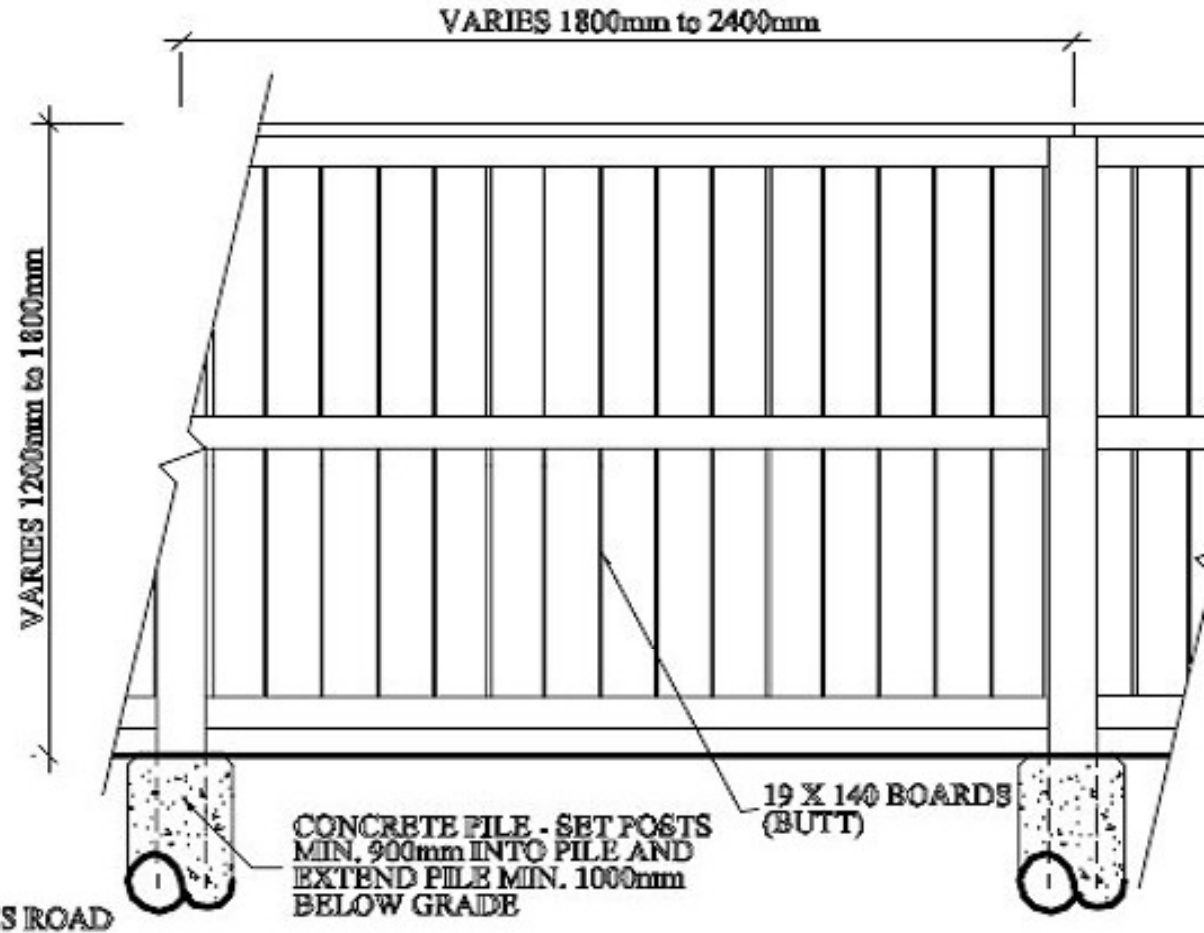

## POST & CAP OPTIONS

FENCE COLOUR:  
 "TYNDAL GREY" GENERAL PAINT  
 BASE 01-052 SOLID COLOUR OIL  
 B10YC10YF1Y42KX30Y - TWO COATS

## Installation Clarification

Timber Fence to be installed on the side yards of residential lots where the Developer has installed timber fence at the rear of the lot. Side yard installation of Wrought Iron or Chain Link is not permitted where timber fence has been installed at the rear of the lot by the Developer.

SECTION

ELEVATION