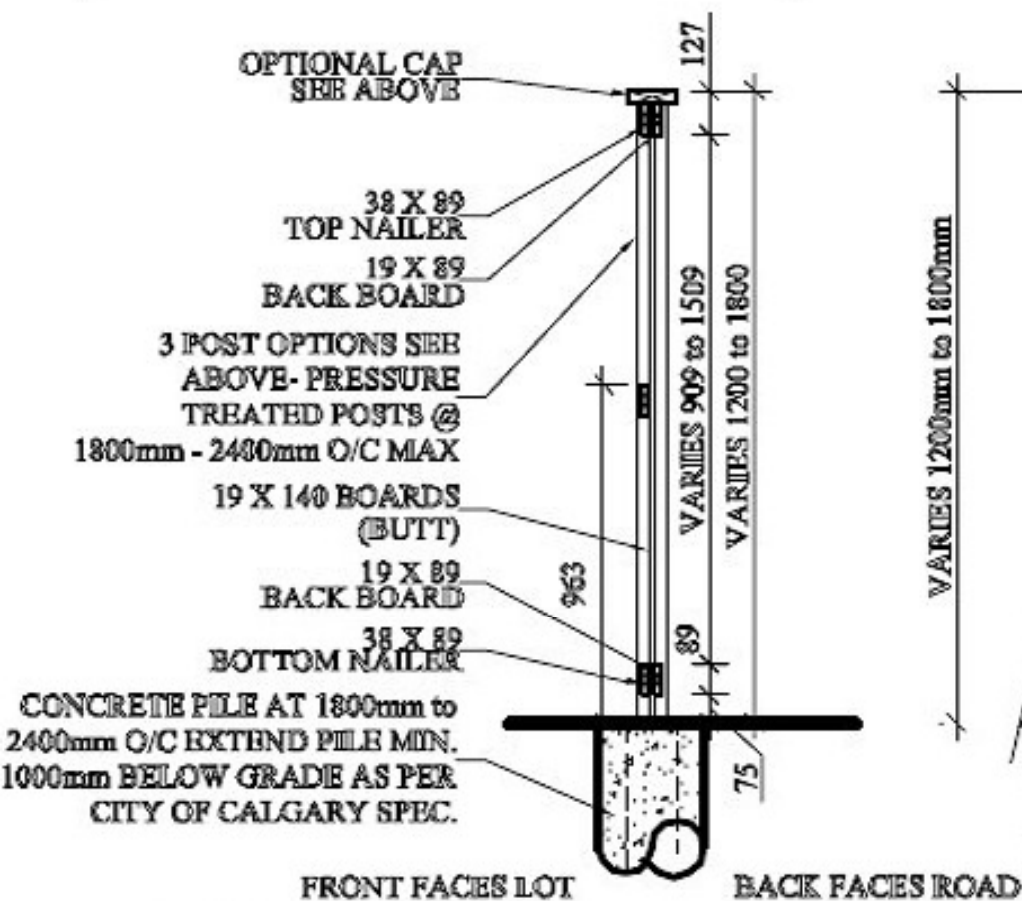

## POST & CAP OPTIONS

FENCE COLOUR:  
 "TYNDAL GREY" GENERAL PAINT  
 BASE 01-052 SOLID COLOUR OIL  
 B10YC10YF1Y42KX30Y - TWO COATS

## Installation Clarification

Timber Fence to be installed on the side yards of residential lots where the Developer has installed timber fence at the rear of the lot. Side yard installation of Wrought Iron or Chain Link is not permitted where timber fence has been installed at the rear of the lot by the Developer.

SECTION

ELEVATION